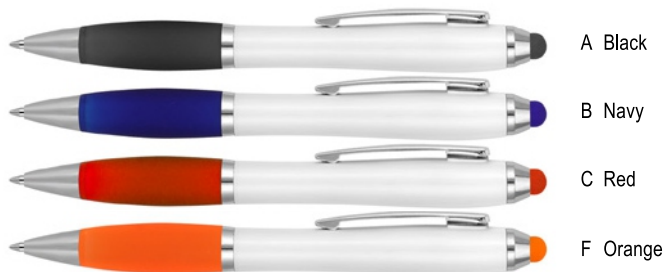

Z420 Plastic Pen Ballpoint Stylus White Cara

With push button, retractable ballpoint, the Cara Stylus White Ballpoint Pen is a classic and stylish quality option for your client's next promotion.

Stylus for smartphones and tablets makes this an ideal choice for the tech savvy and for corporate promotions.

Parker type refill - German ink - 3,000m.

- Push Button
- Retractable ballpoint
- Black ink

Packaging info

Shipping Carton Qty: 1,000
Shipping Carton Size: 50 x 31 x 20cm
(LxWxH)
Carton Weight (kg): 13

Colours

Print Area

Pad Print (barrel): 50 x 7mm