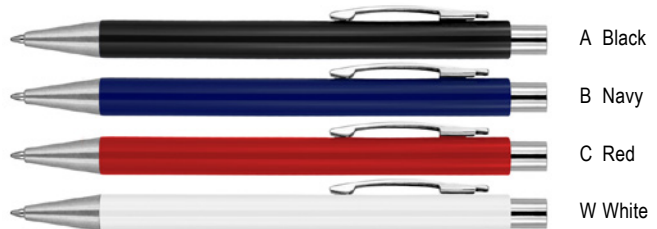

Z412 Plastic Pen Ballpoint Solid Colours Michaela

Sporting a modern, contemporary construction, the Michaela Plastic Solid Colours Ballpoint Pen is a statement on minimalist design.

Its 14g metal barrel houses a Parker type refill, with German ink rated for 4,000m, and its barrel is available in a range of colours.

Suitable for pad, digital and screen printing.

- Click action
- Retractable ballpoint
- Black ink

Packaging info

Shipping Carton Qty: 1,000

Shipping Carton Size:

40 x 31 x 17cm (LxWxH)

Carton Weight (kg): 8.5

Colours

Print Area

Pad Print (barrel): 55 x 7mm