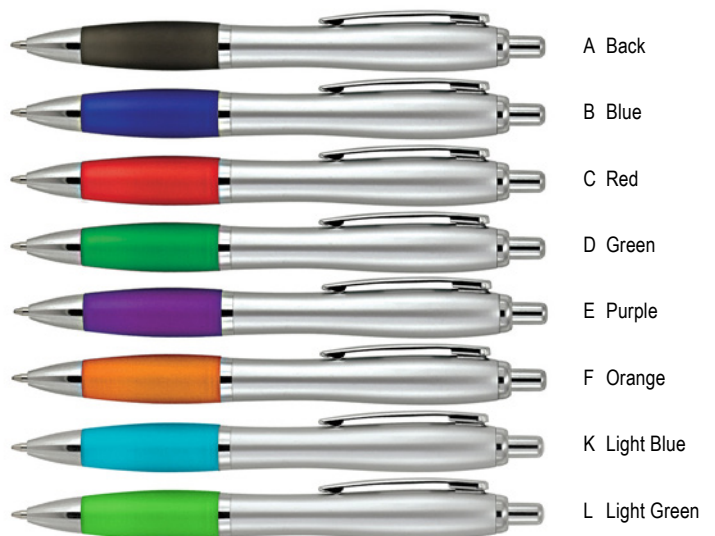

Z237 Plastic Pen Ballpoint Cara

With push button, retractable ballpoint, the Cara Ballpoint Pen is a classic and stylish quality option for your client's next promotion.

The barrel can be pad printed with logo branding to create a classy corporate gift.

Black ink - Parker type refill - German ink - 4,000m.

- Push button
- Retractable ballpoint
- Black ink

Packaging info

Shipping Carton Qty: 1,000
Shipping Carton Size:
53 x 31 x 22cm (LxWxH)
Carton Weight (kg): 15

Colours

Print Area

Pad Print (barrel): 50 x 7mm