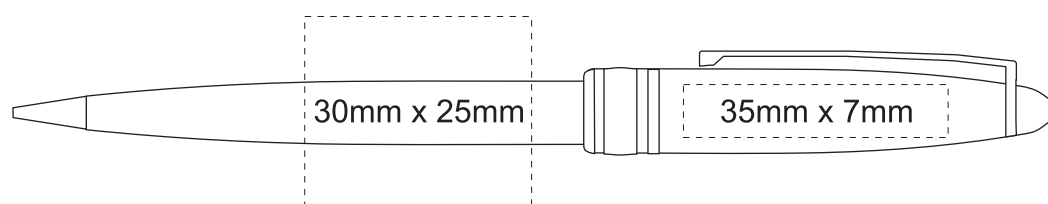

P169 MECHANICAL PENCIL

DECORATION AREA

PAD:	35MM X 7MM
SCREEN:	30MM X 25MM
CLIP:	N/A
LASER ENGRAVE:	35MM X 7MM
DIMENSION:	135MM