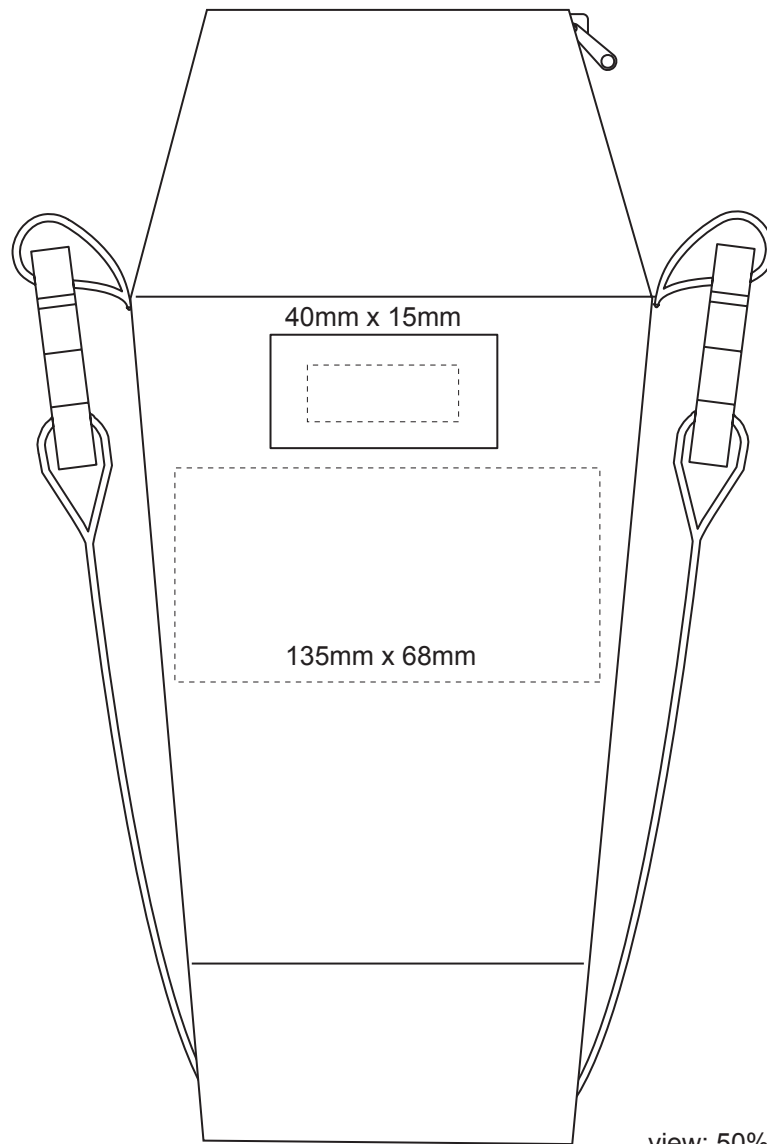

## L236B ADVANCE POET WINE COOLER

### DECORATION AREA:

### PRODUCT DIMENSIONS:

40MM X 15MM (BADGE - ENGRAVE)

110 X 300MM

40MM X 15MM (BADGE - PRINT)

135 X 68MM (PRINT)