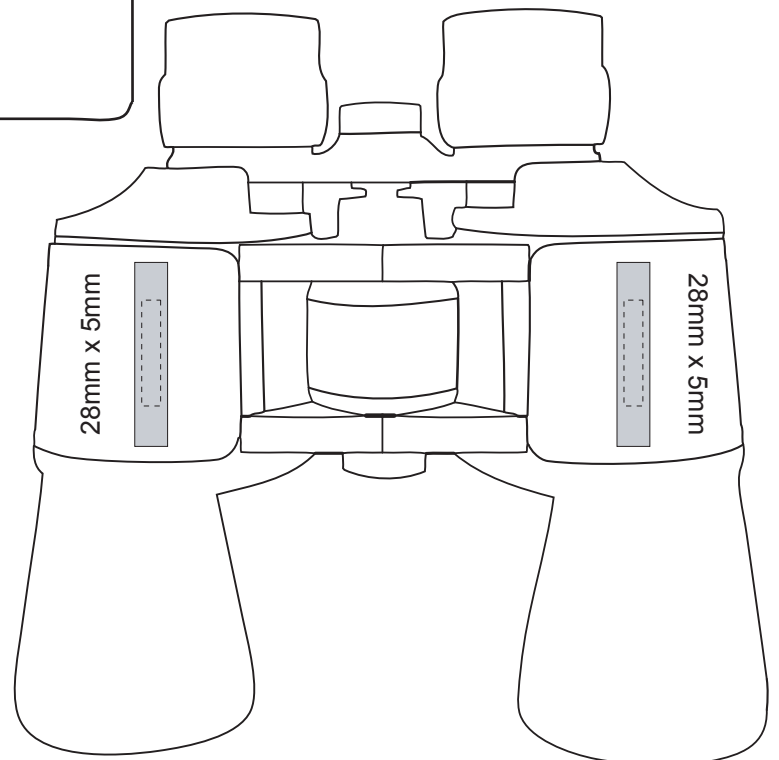

L228 10 X 50MM BINOCULAR

view: 50%

PRINT AREA:

28 X 5MM (SILVER BADGE)

150MM X 30MM (SACHEL)

PRODUCT DIMENSIONS:

200 X 200 X 75MM