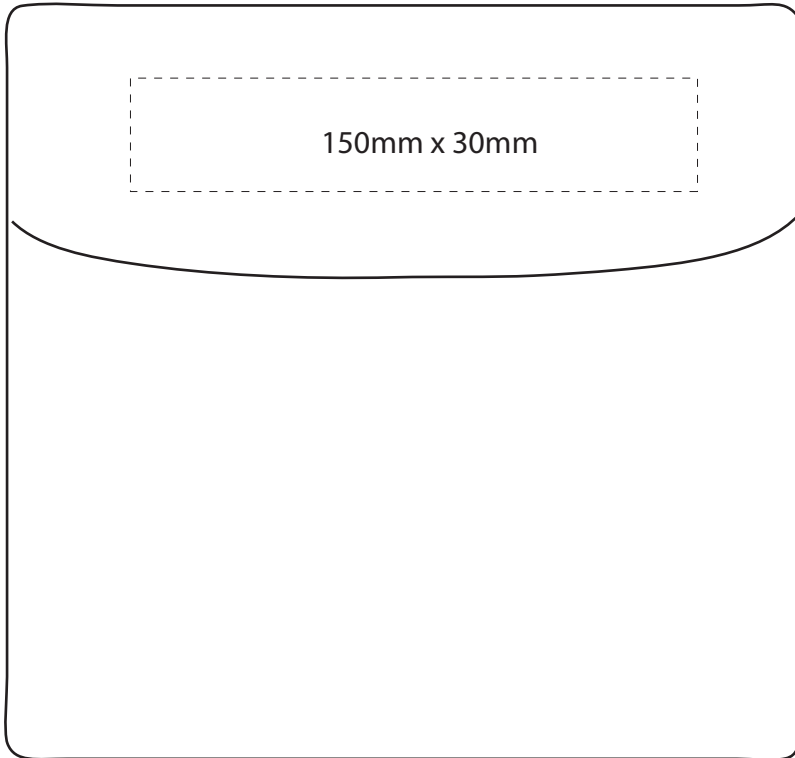

L228 10 X 50MM BINOCULAR

view: 50%

PRINT AREA:

28 X 5MM (SILVER BADGE)

150MM X 30MM (SACHEL)

PRODUCT DIMENSIONS:

200 X 200 X 75MM