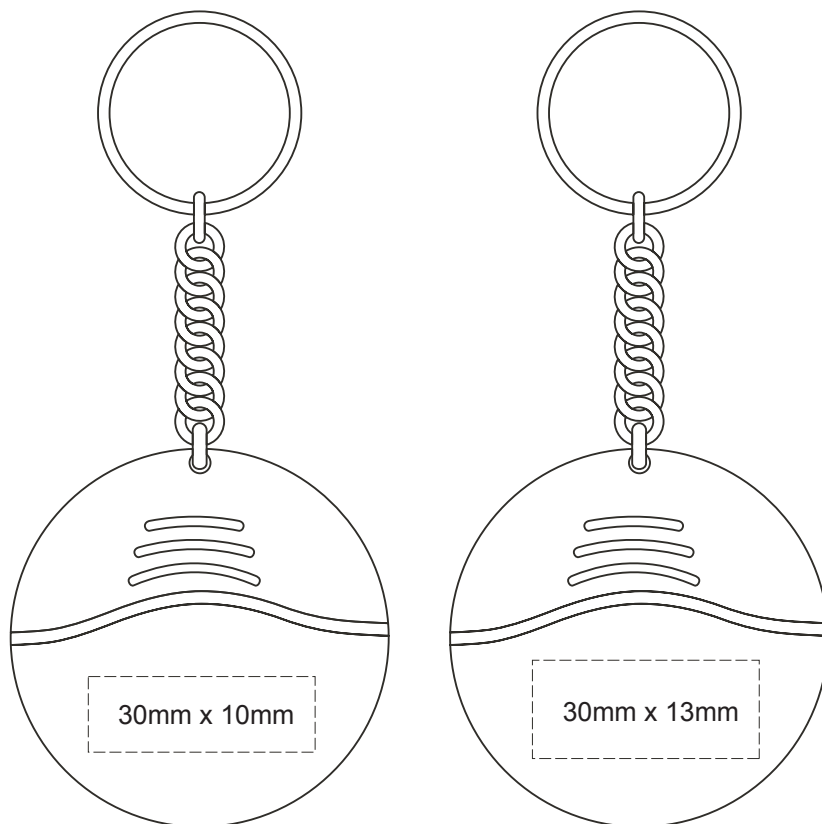

## KR127 KEY RING TOOL KIT

view :100%

**PRINT/ENGRAVE AREA:**

**30MM X 10MM**

**30MM X 15MM**

**PRODUCT DIMENSIONS:**

**∅ 50 X 15MM**