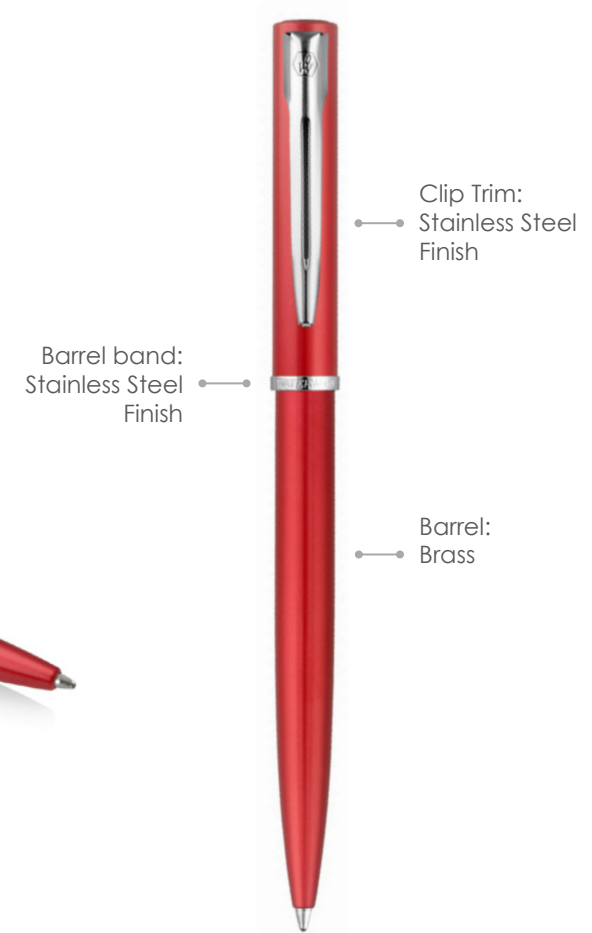

WATERMAN
PARIS

Allure

Metal Pen Ballpoint Waterman Allure - Red CT

MADE IN FRANCE

2068193

Packaging info

Shipping Carton Qty: 80
Shipping Carton Size:
41.5 x 37.8 x 29.5cm (LxWxH)
Carton Weight (kg): 17

Print Area

Pad Print: 45 x 7mm

Engrave Area

Engrave: 45 x 7mm
Engrave Color: Gold