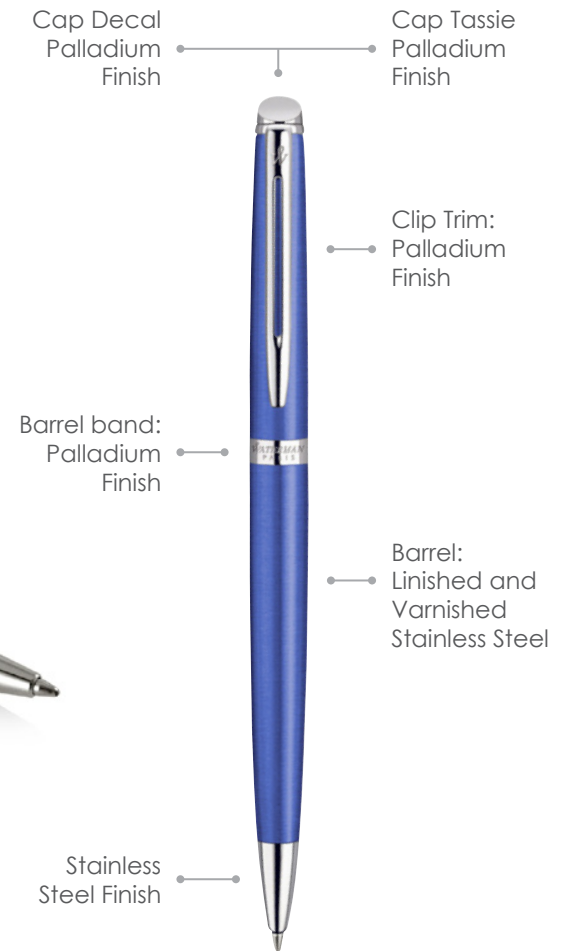

WATERMAN
PARIS

Hemisphere

Metal Pen Ballpoint Waterman Hemisphere - Bright Blue CT

MADE IN FRANCE

2046601

Packaging info

Shipping Carton Qty: 80
Shipping Carton Size:
41.5 x 37.8 x 29.5cm (LxWxH)
Carton Weight (kg): 17

Print Area

Pad Print: 40 x 7mm

Engrave Area

Engrave: 40 x 7mm
Engrave Color: Gold