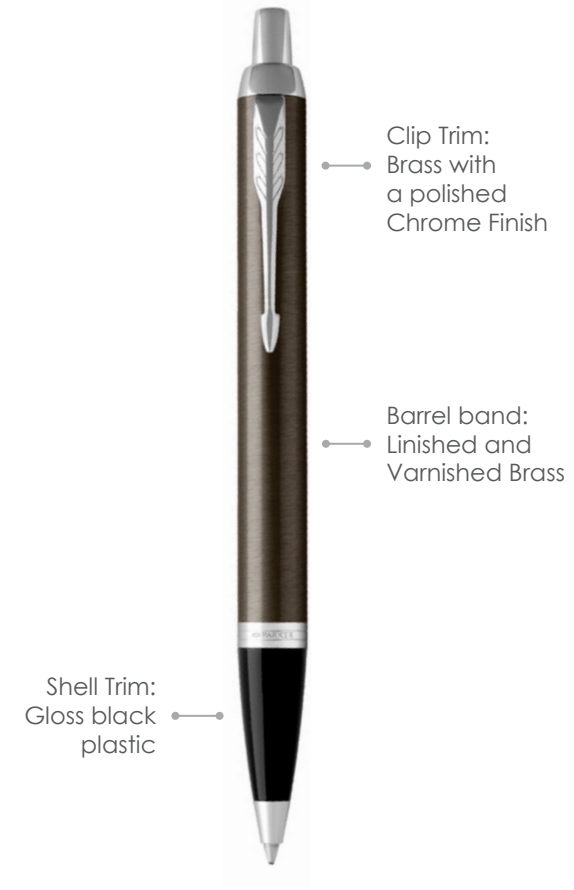

IM

Metal Pen Ballpoint Parker IM - Dark Espresso CT  
MADE IN FRANCE  
1975644

Packaging info

Shipping Carton Qty: 80  
Shipping Carton Size:  
41.5 x 37.8 x 29.5cm (LxWxH)  
Carton Weight (kg): 17

Print Area

Pad Print: 40 x 7mm

Engrave Area

Engrave: 40 x 7mm  
Engrave Color: Gold