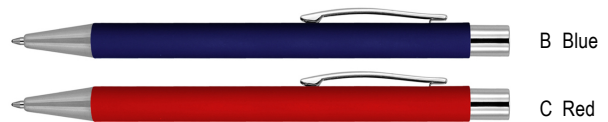

Z757 Metal Pen Ballpoint Executive Matte Rubber Michaela

Parker type refill - German ink - 4,000m

- Click action
- Retractable ballpoint
- Black ink

Packaging info

Shipping Carton Qty: 500
Shipping Carton Size:
53 x 39.5 x 23.5cm (LxWxH)
Carton Weight (kg): 11.5

Colours

Print Area

Pad Print (barrel): 55 x 7mm

Engrave Area

Engrave (barrel): 55 x 7mm
Engrave Color: White