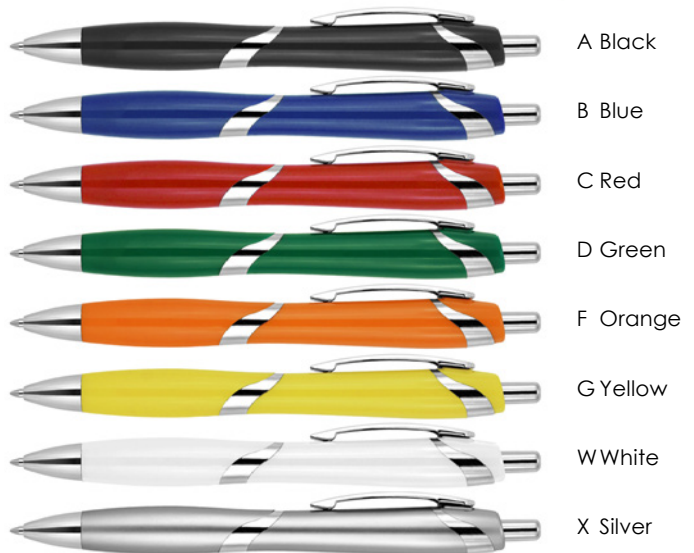

Z697 Plastic Pen Ballpoint Sally

Plastic Parker type refill - German ink - 4,000m

- Push Button
- Retractable ballpoint
- Black ink

Packaging info

Shipping Carton Qty: 1,000
Shipping Carton Size:
53 x 31 x 22cm (LxWxH)
Carton Weight (kg): 14.25

Colours

Print Area

40 x 7mm