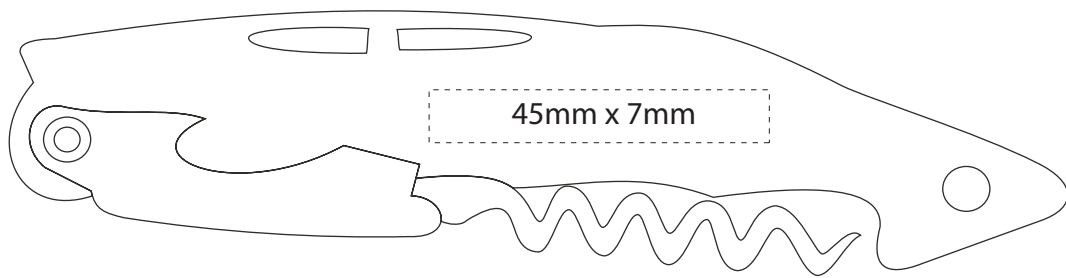

L151 BOTTLE OPENER

view 100%

PRINT AREA:

45MM X 7MM

PRODUCT DIMENSIONS:

140 X 35 X 15MM