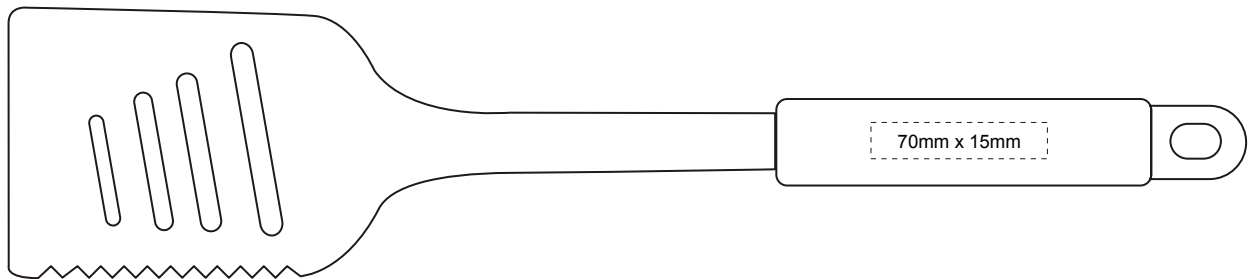

T129 BBQ SET

view: 30%

PRINT/ENGRAVE AREA:

70MM X 15MM

PRODUCT DIMENSIONS:

460 X 215 X 50MM