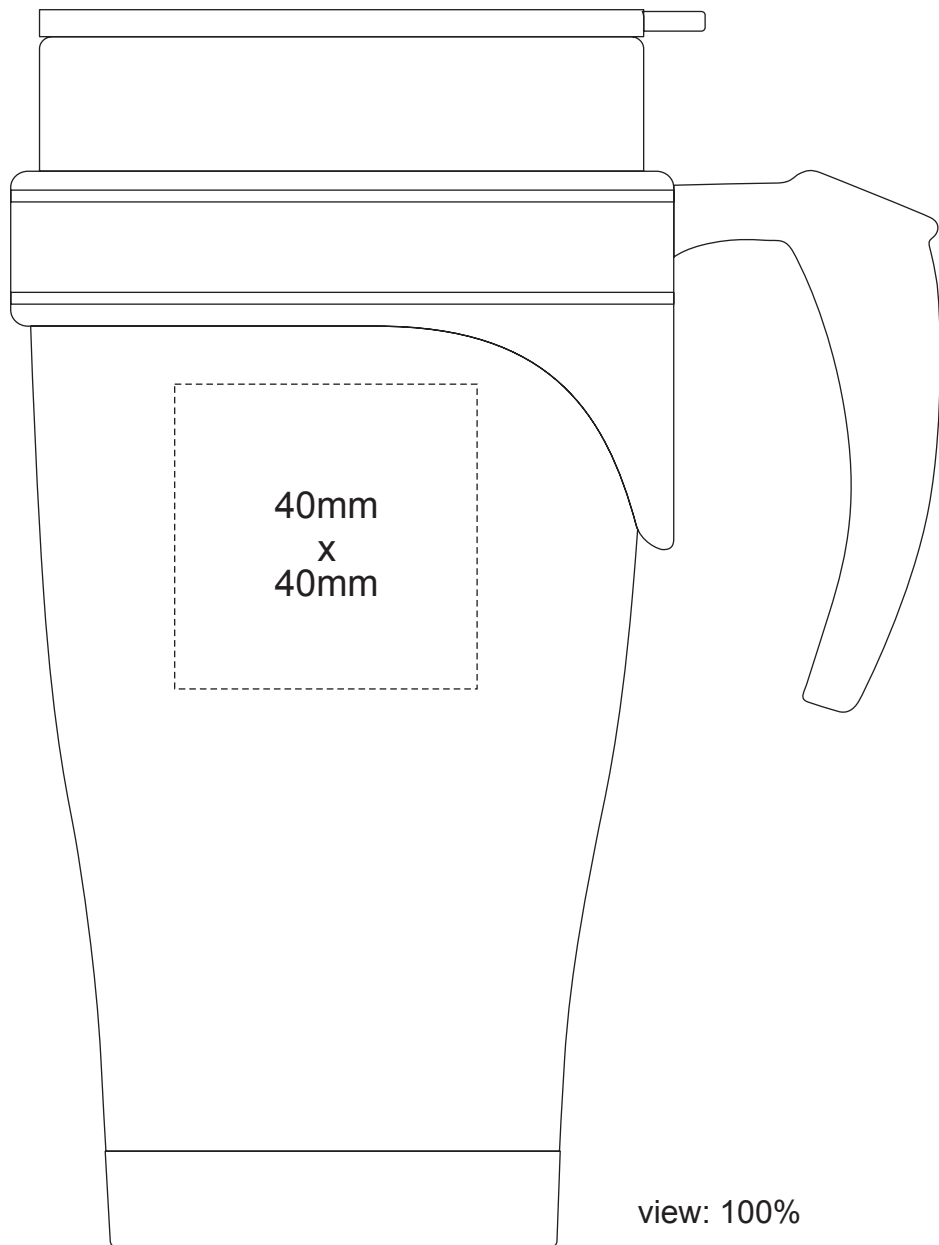

M167 16 OZ THERMO TRAVEL MUG

PRINT AREA / ENGRAVE AREA:

40MM X 40MM

40MM X 40MM

PRODUCT DIMENSIONS:

∅ 85 X 165MM