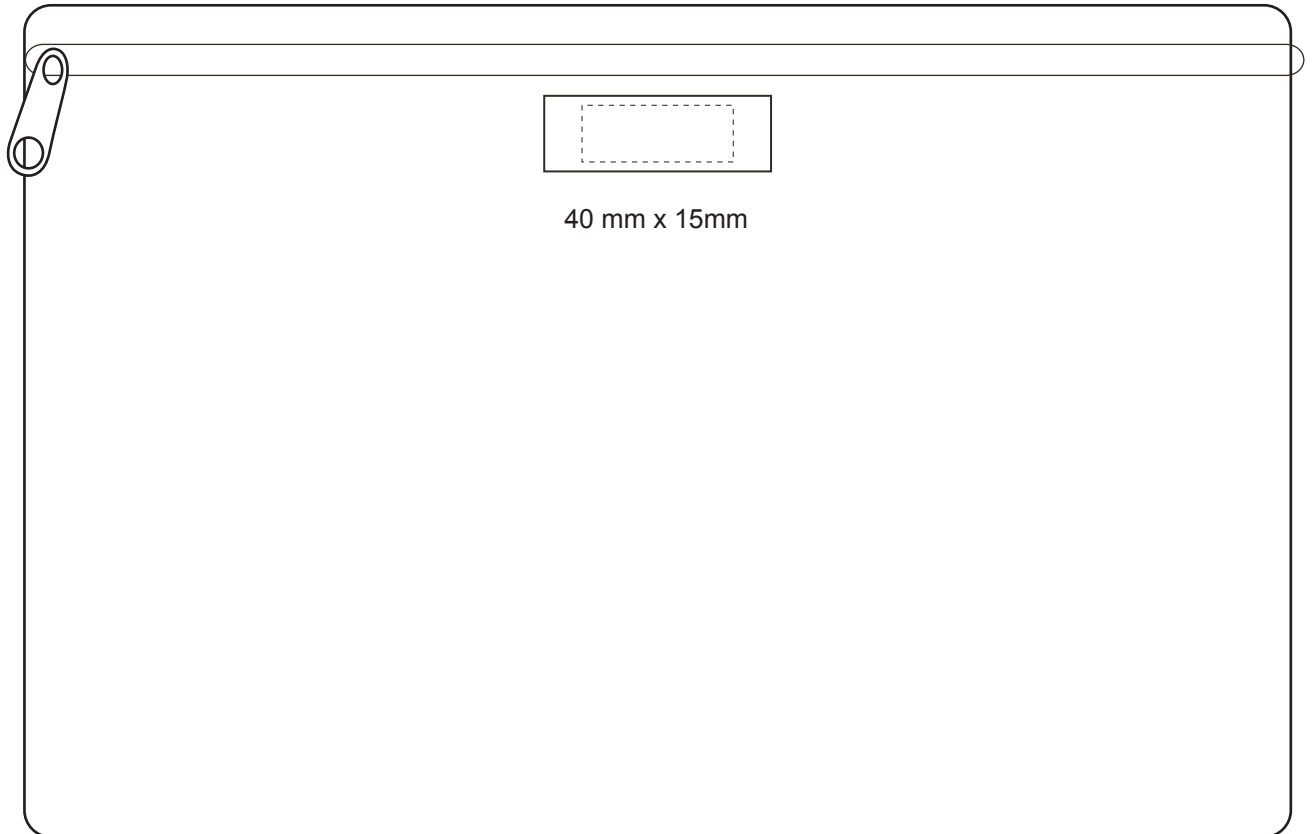

L240 ADVANCE PICNIC BLANKET

view: 50%

badge

view: 100%

PRINT/ENGRAVE AREA:

40MM X 15MM (BADGE)

PRODUCT DIMENSIONS:

335 X 220MM (BAG)

145 X 134CM (BLANKET)