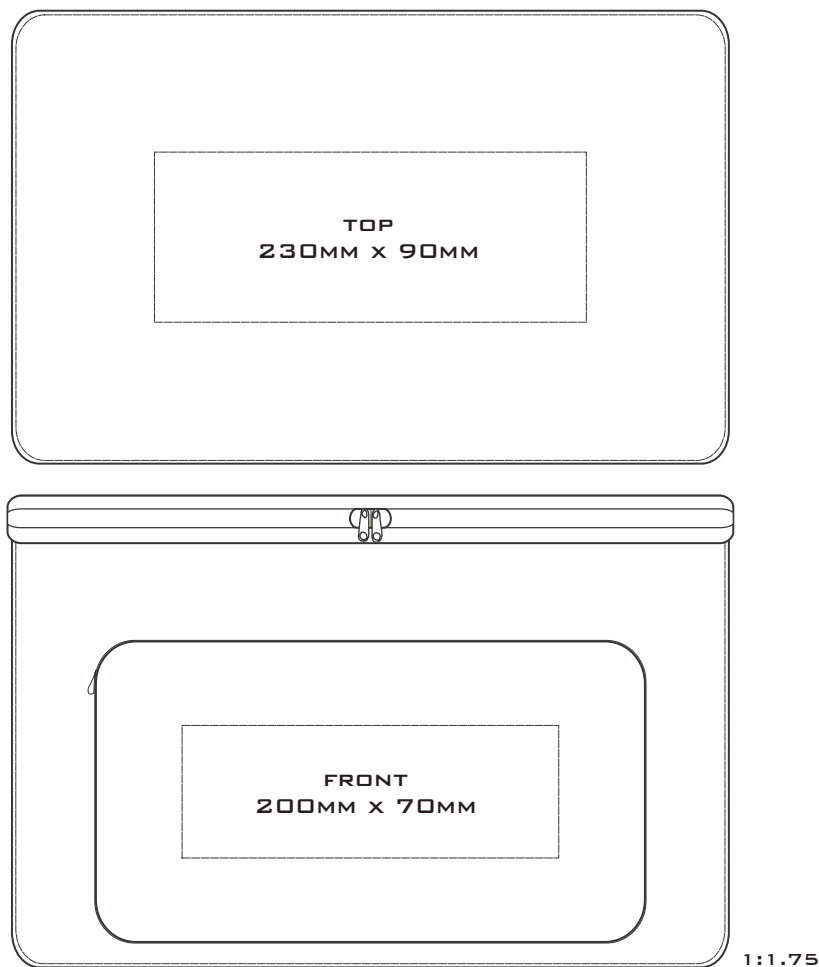

## L168 COOLER BAG - LARGE

**PRINT AREA:**

**PRODUCT DIMENSIONS:**

**230MM X 90MM**

**385 X 240 X 250MM**

**200MM X 70MM**