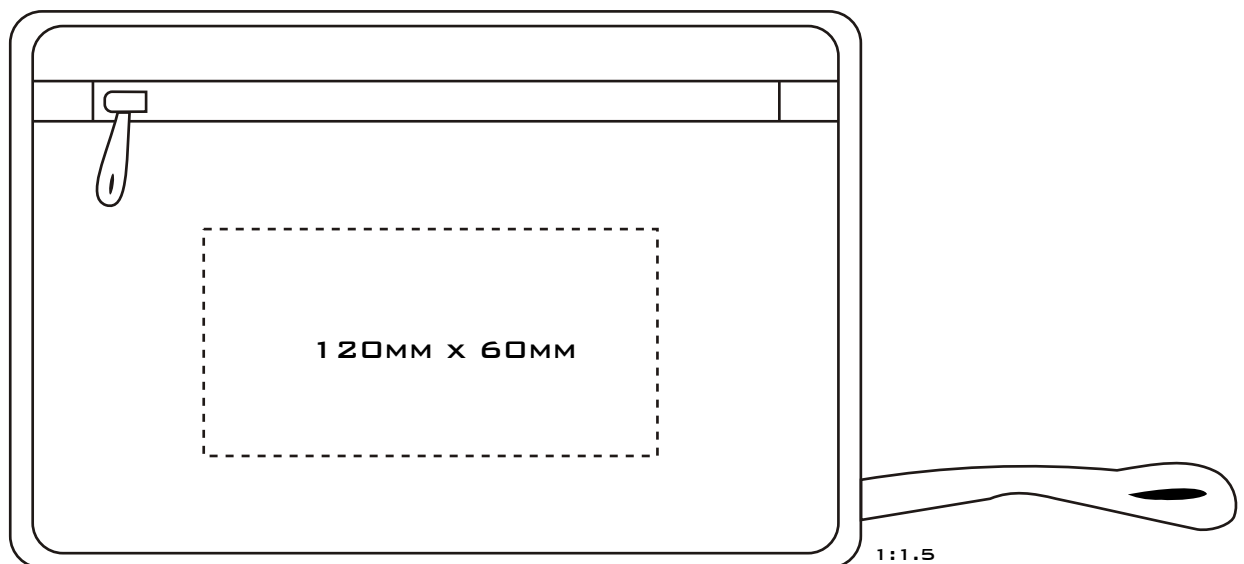

L160 TRAVEL AMENITIES BAG

PRINT AREA:

120MM X 60MM

PRODUCT DIMENSIONS:

230 X 150 X 70MM