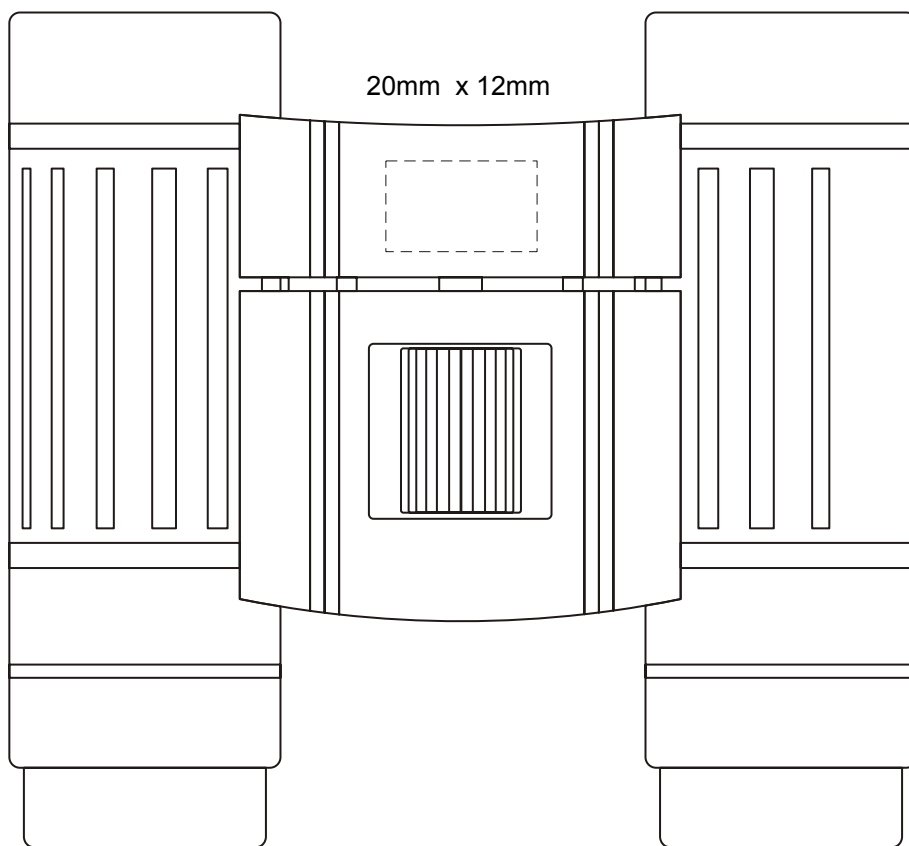

## L128 TRAVEL BINOCULAR - 8 X 21MM

view: 100%

**PRINT/ENGRAVE AREA:**

**20MM X 12MM**

**PRODUCT DIMENSIONS:**

**120 X 65 X 47MM (POUCH)**