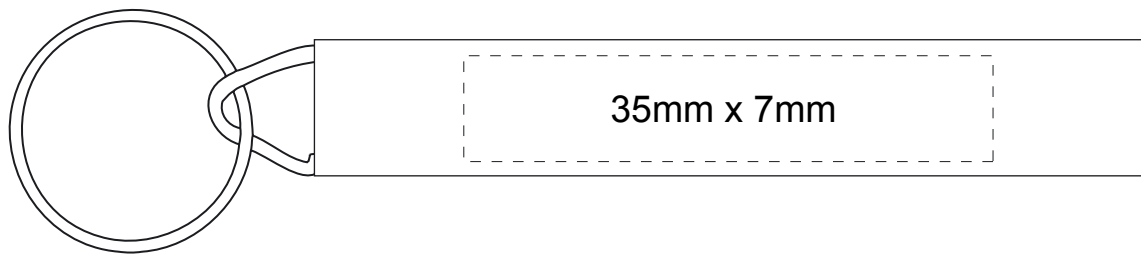

KR149 KEYRING BOTTLE OPENER

view: 200 %

PRINT AREA/ ENGRAVE AREA:

35MM X 7MM

35MM X 7MM

PRODUCT DIMENSIONS:

55 x 9 x 4MM