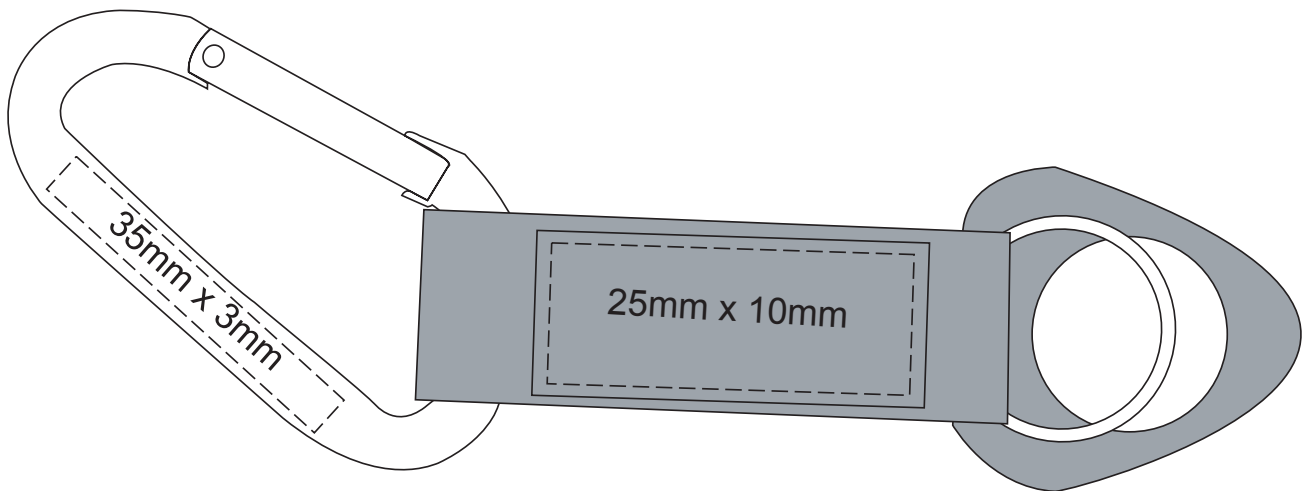

## KR130 ALUMINIUM CARABINER WITH WATER BOTTLE HOLDER

view: 100%

**PRINT/ENGRAVE AREA:**

**25MM X 10MM (PRINT ONLY)**

**35MM X 3MM**

**PRODUCT DIMENSIONS:**

**160 X 40 X 3MM**