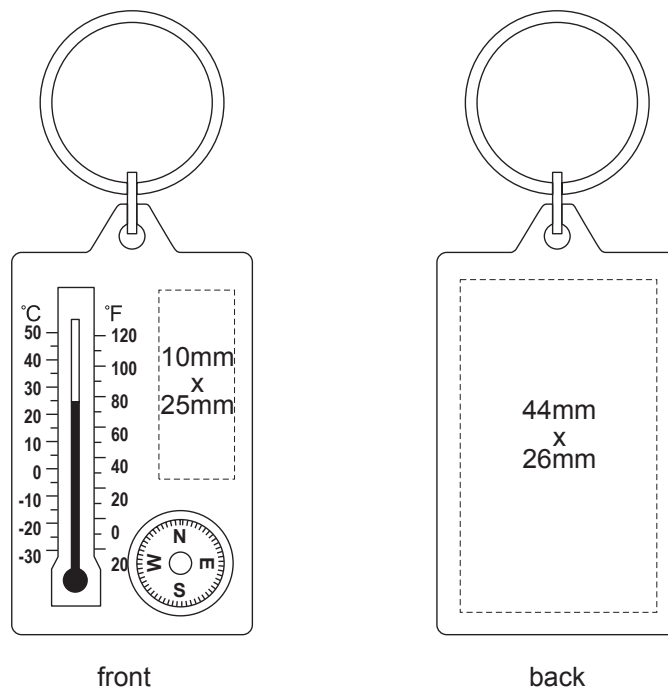

## KR124 THERMOMETER COMPASS KEYRING

view :100%

**PRINT AREA:**

**44MM X 26MM (BACK)**

**29MM X 9MM (FRONT)**

**PRODUCT DIMENSIONS:**

**50 X 32 X 10MM**