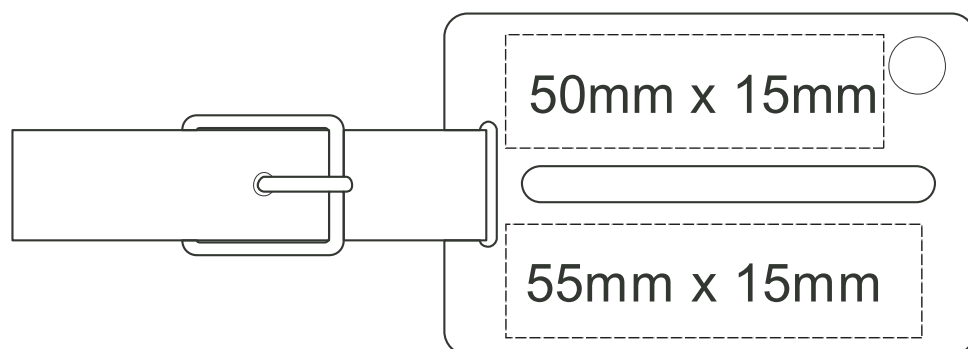

**DA137 LUGGAGE TAG**

**PRINT AREA:**

**50MM X 15MM**

**55MM X 15MM**

**PRODUCT DIMENSIONS:**

**70 X 45 X 3MM**