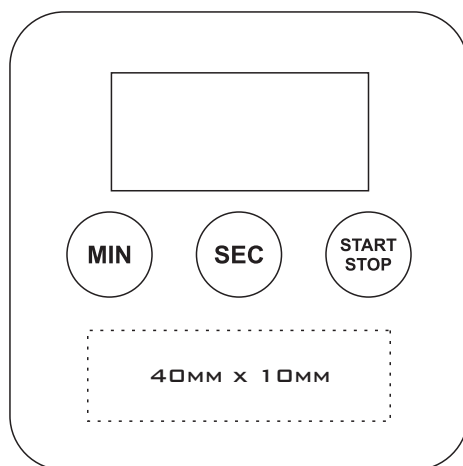

C311

SHOWER TIMER

view: 100%

PRINT AREA:

PRODUCT DIMENSIONS:

40MM X 10MM

60MM X 60MM X 25MM